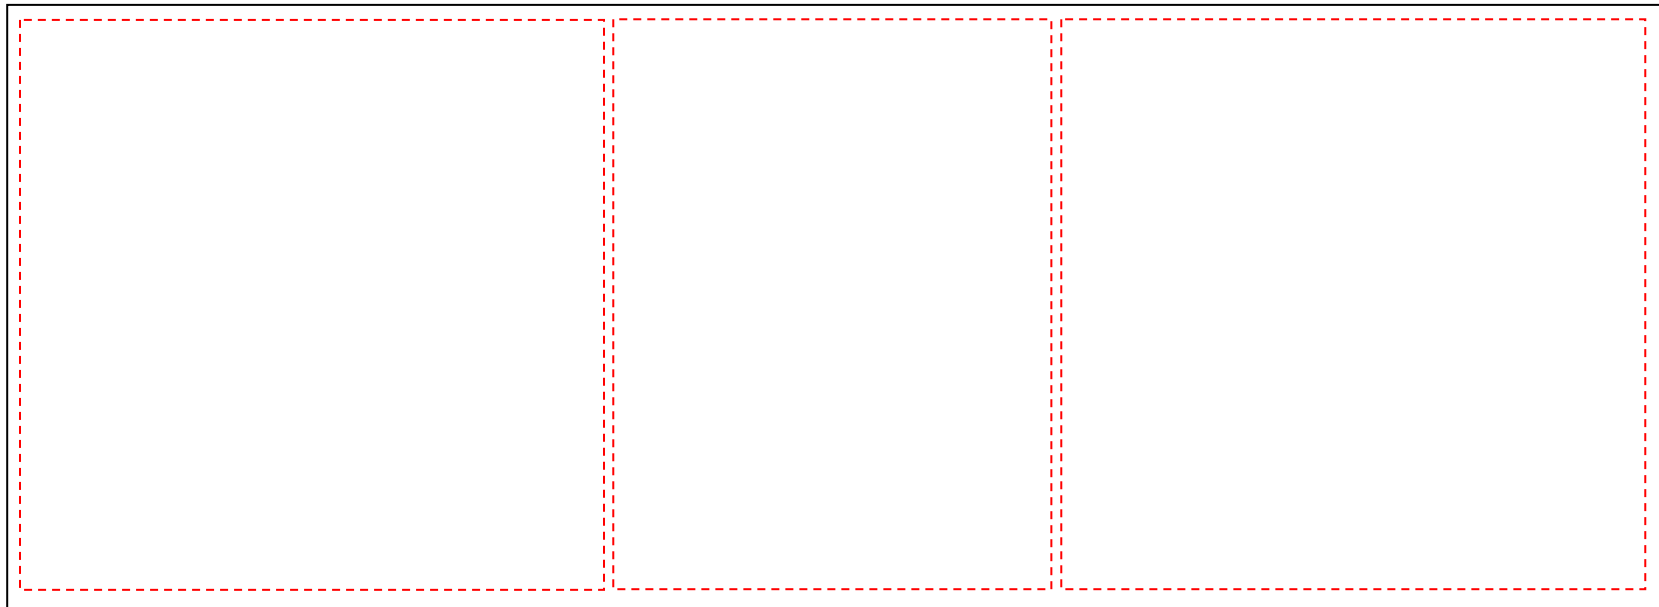

# MUG DESIGN TEMPLATE

Overall size: 80mm x 219mm (3.1" x 8.6")

**Important: Red dotted lines are a guide to front and back locations only and should be removed from your final design submission.**